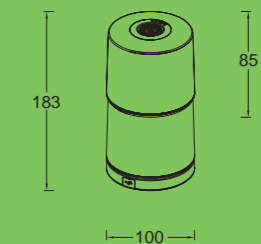

8506201331

CLASS III
IP44
2xLED 2.3W
1200mAh
2x3.7V Li-ion battery
2x150 Lumen
Synthetics