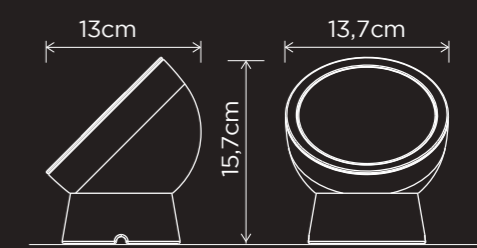

smart lighting technology

8500401012

BLACK

CLASS II
LED 9.5W
650 Lumen
Plastic

globe

portable light

The satined glass ball forms the shade of the Globe table lamp and guarantees a very even and glare-free light radiation on all sides. RGB LEDs are built into the sphere, which can light up in 16 million tones as well as in white. The table lamp is perfect for your sideboard or cupboard and contributes to the atmosphere with its decorative appearance. Wireless operation with separately available remote control or via the Bluetooth app.