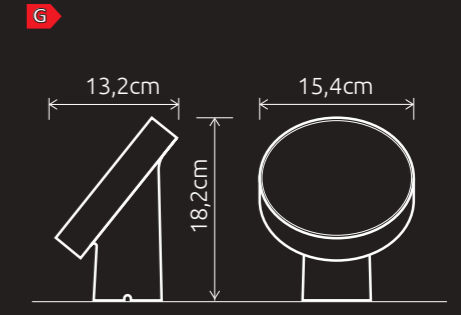

smart lighting technology

8501701446

● WHITE

8501701012

○ BLACK

CLASS II
LED 9.7W
450 Lumen
Mat PC & Aluminium

* **Dimming**

Adjustable whites