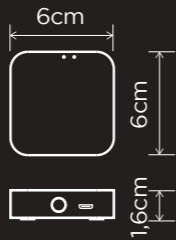

9704401361 ● WHITE

gateway
Plastic