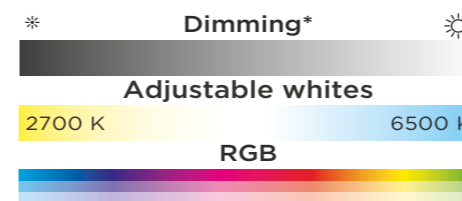

1W
monocrystalline

Matt Black

6935802012

CLASS III
IP44
LED 6.8W
2200mAh 3.7V Li-ion battery
500 Lumen
Synthetics

Battery
Item nr:9759804000

* Instant full light
* Dimmable via the app, remote control or voice control