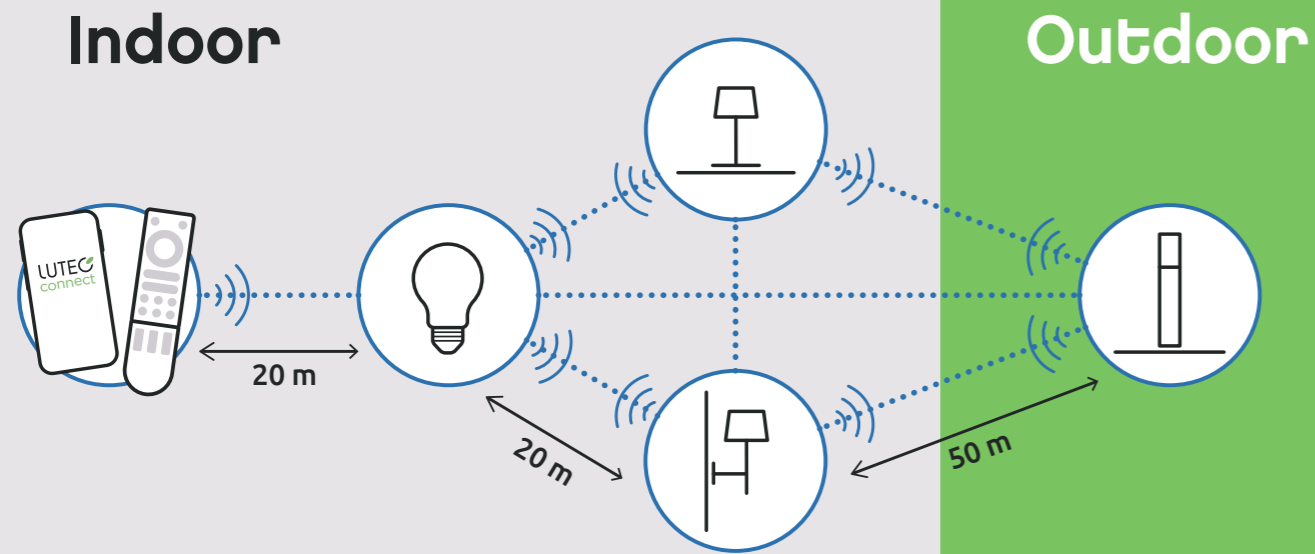

Add the WiFi LUTEC Connect Access Box to the Bluetooth mesh eco-system. Allows the connection of the Bluetooth mesh ecosystem with your Wifi router at home

The complete LUTEC Connect lighting portfolio is Voice Control Compatible

Hey Google, turn on the light!

Alexa, change the light in blue!

Via Cloud access you can control all the devices in your LUTEC Connect lighting network from anywhere out of home.

visit the dedicated website