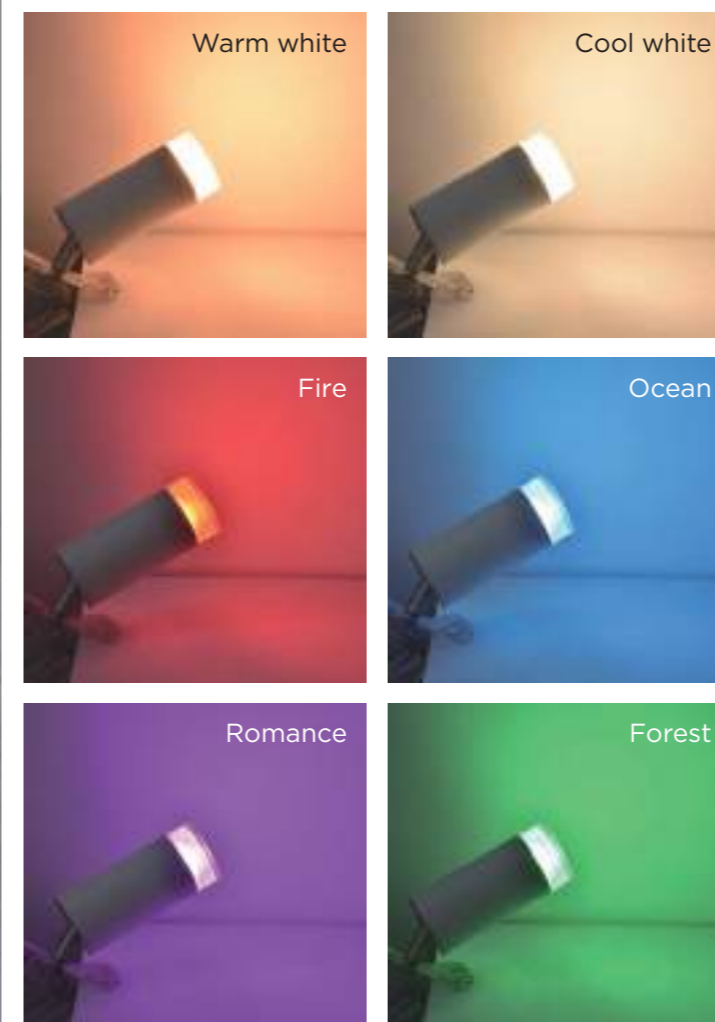

Our smart Linea LED full-colour strip lets you bring beautiful indirect light into your home. Simply stick the flexible strip to any surface you like - tray ceilings or under cabinets.

smart lighting technology

- Activity lights**
- Night
 - Reading
 - Relaxing
 - Party
 - Fire
 - Ocean
 - Forest
 - Romance

klipa

portable light

At the edge of your desktop, on the windowsill or on a shelf: The Klipa is flexible because it can be clamped to anything. The movable lampshade can be adjusted as you need it. The smart white and colour ambiance LED GU10 lamp provides light in different shades of white and 16 million colours to brighten up any spot.