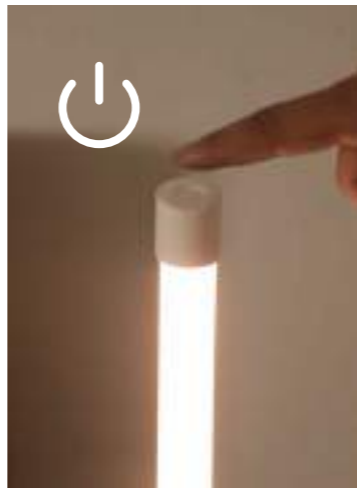

* **Dimming**

Adjustable whites

Activity lights

wandie

portable light

Illuminate a wall with colour or create beautiful indirect lighting effects with this sleekly designed Wandie from LUTEC. Thanks to the many white tones, you can also use it as functional lighting in your hobby corner. On the head of the lamp a touch press button allows to switch on/off but also get main CCT and colours light effect. The neon part can be removed from its stand to be used behind a TV, a furniture or a sofa in order to provide ambient light.

smart lighting technology

8200801446

WHITE

CLASS II
LED 10.5W
1000 Lumen
PC & Aluminium