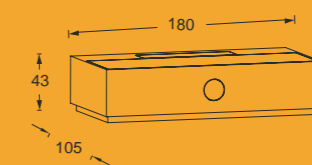

Matt Black

6939501330

CLASS III
IP54
LED 5W
2200mAh 3.7V Li-ion battery
800 Lumen
Synthetics

Battery
Item nr:9759804000