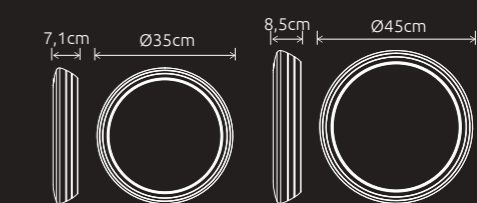

cepa 340: 8402901446 ☒ WHITE

Class I - LED 24W - 1000 LUMEN
Plastic+Aluminum

cepa 340: 8402901012 ☐ BLACK

Class I - LED 24W - 1000 LUMEN
Plastic+Aluminum

cepa 450: 8402902446 ☒ WHITE

Class I - LED 33W - 2100 LUMEN
Plastic+Aluminum

cepa 450: 8402902012 ☐ BLACK

Class I - LED 33W - 2100 LUMEN
Plastic+Aluminum