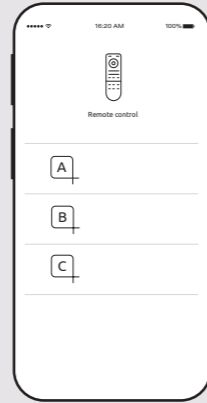

the LUTEC connect app

For a full smart lighting experience

CCT settings

RGB settings

Scenes

Group control

Easy to pair

Step by step pairing process