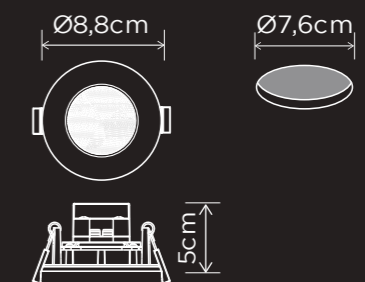

8304201446
8304201448

WHITE
 BRUSHED NICKEL

Class II
LED 7.7W
450 LUMEN
Aluminum
IP65