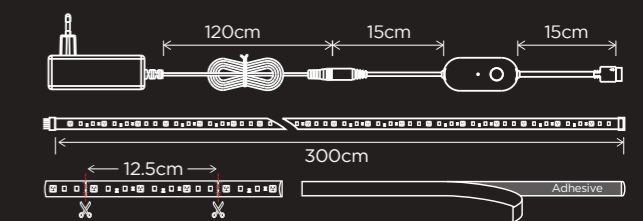

8101006331

WHITE

CLASS II
LED 12W
810 Lumen
Plastic