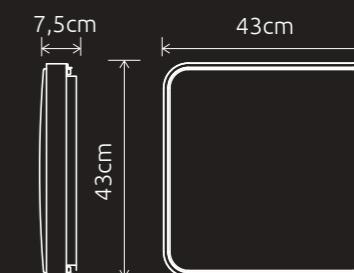

smart lighting technology

8403901446

WHITE

Class I
LED 36.5W
2000 LUMEN
Metal + PMMA
E

8403901012

BLACK

Class I
LED 36.5W
2000 LUMEN
Metal + PMMA
E

scop