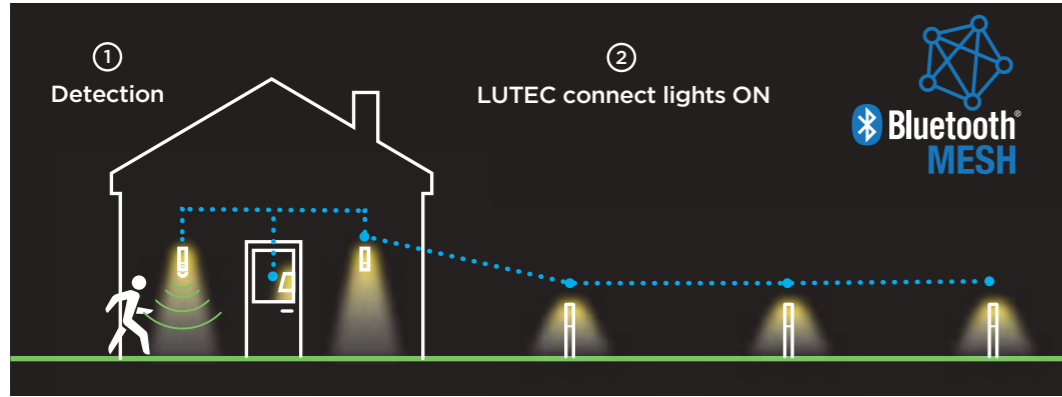

- ✔ Easy to install, connect and control
- ✔ Create groups with other lights
- ✔ Voice control ready
- ✔ Recieve notifications

Recieve an alert when someone approaches your home

Get live notifications via your smartphone when someone approaches your door

Keep an eye on your house anytime, anywhere

Enable you to take a picture or record a video from wherever you are.

Listen and talk live with your visitors

Talk with your delivery person, you will never miss your expected parcel

Thanks to Bluetooth MESH

- Quick and easy to find the device and start the configuration process immediately
- Actively send feedback of a problem during the network configuration
- Create groups with your camera light and trigger other LUTEC connect lights on

Thanks to WiFi

Be notified and exchange with people away from home.

Keep in touch with home, images are accessible 24 hours a day from your smartphone, including

Voice control ready
Works with LUTEC access box sold separately.