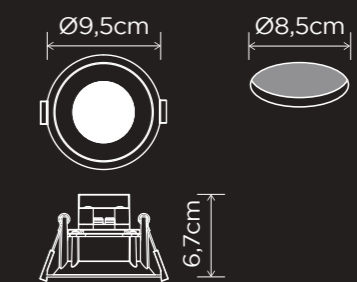

stanos

spot light

The modern black or white Stanos spot light offers varied and cleverly controlled light. The head can rotate and be adjusted from up to down, this option enables optimal lighting diffusion. You can choose different shades of white, so that the right light is available for every moment of the day and every mood. The spotlight is controlled with the compatible App via your own smartphone or tablet. Operation without internet access is also possible with the corresponding remote control available as an accessory.