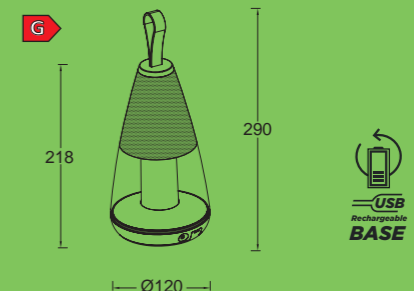

1	200lm(2700K)	3H
2	200lm(4500K)	3H
3	15lm(2700K)	48H
4		7H
5		OFF

White

8500102331

CLASS III
IP54
LED 4.5W
2200mAh 3.7V Li-ion battery
200 Lumen
Synthetics