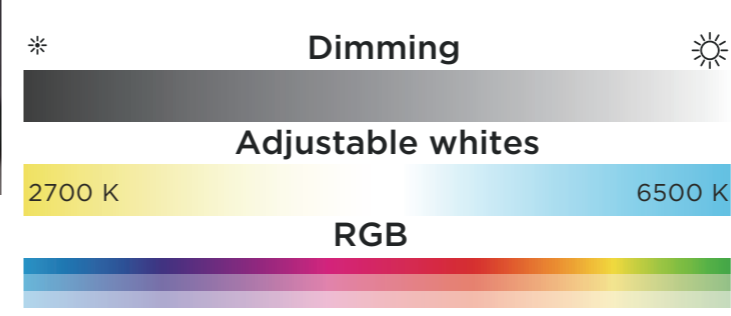

Activity lights

Night	Reading	Relaxing	Party
Fire	Ocean	Forest	Romance

piala

portable light

The Piaja lamp offers a unique style that complements any home. Place the projector wherever you want in your home: wash the walls of your living room in colourful light or place the lamp on your bedside table as a subtle night light.