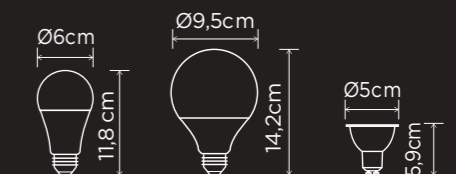

- 1 kit: **8731001316** ● WHITE
- 2 kits+remote: **8731002316** ● WHITE

A60 E27
LED 9.2W - 750 LUMEN - Plastic G

- **8731201316** ● WHITE

G100 E27
LED 10.5W - 950 LUMEN - Plastic F

- 1 kit: **8731601316** ● WHITE
- 2 kits+remote: **8731602316** ● WHITE

GU10
LED 4.7W - 440 LUMEN - Plastic F