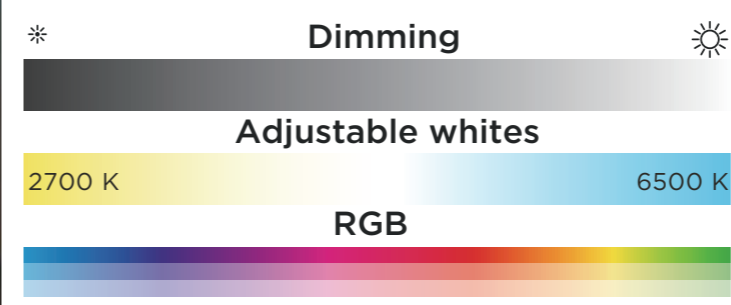

1	200lm(2700K)	3H
2	200lm(4500K)	3H
3	15lm(2700K)	48H
4		7H
5		OFF

smart lighting technology

6501702330

BLACK

CLASS III
LED 3.3W - 200 Lumen
3.7V 2200mAh Li-ion battery incl.
Synthetics
IP54

Activity lights