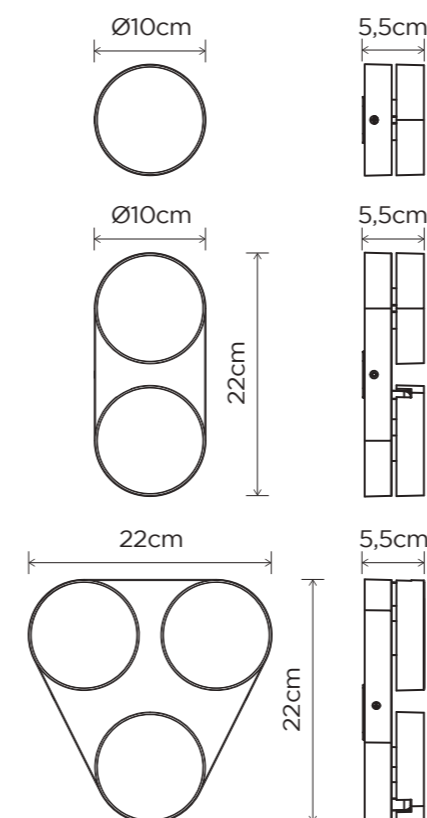

* Dimming

Adjustable whites

Activity lights

Night Reading Relaxing

smart lighting technology

1 spot: 8600501446

● WHITE

1 spot: 8600501012