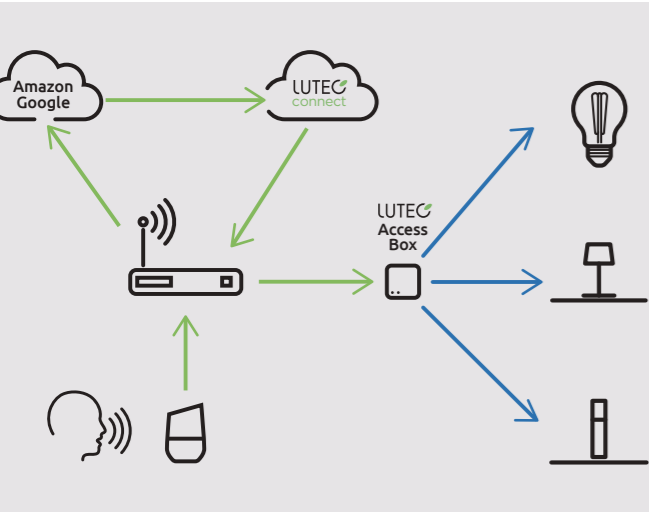

I/O push button switches on-off all the lights of the same group.

remote

accessories

A 2-in-1 remote control that allows you to switch the power off from the top half by pointing to change the intensity of the light, the color changing temperature. and access the colors or even multiple varied scenes. From its lower part, you can turn a group of lamps on or off from anywhere in the house.

smart lighting technology

9702315361

● **WHITE**

Infra Red individual control
Plastic

2 x
LR03 AAA
Not included

expand the experience

Add the WiFi LUTEC Connect Access Box to the Bluetooth mesh eco-system. Allows the connection of the Bluetooth mesh ecosystem with your Wifi router at home.

The complete LUTEC Connect lighting portfolio is Voice Control Compatible

Hey Google, turn on the light!

Alexa, change the light in blue!

Via Cloud access you can control all the devices in your LUTEC Connect lighting network from anywhere out of home.

access box

accessories

Small in size, it can be easily installed. Even if this accessory is not essential for the proper functioning of the complete system, it is however necessary to access certain functionalities such as voice control but also the programming of one or more lamps over time or according to a particular condition such as the weather.