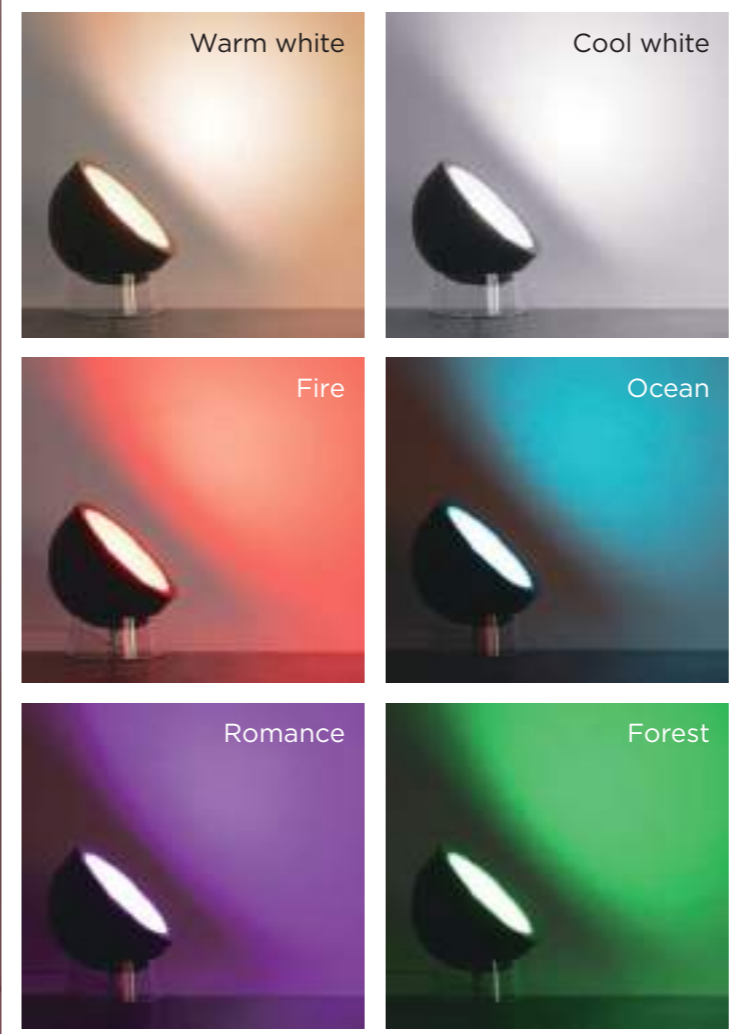

smart lighting technology

8501701446

● WHITE

8501701012

○ BLACK

CLASS II
LED 9.7W
450 Lumen
Mat PC & Aluminium

* **Dimming**

Adjustable whites

2700 K 6500 K

RGB

Activity lights

Night
 Reading
 Relaxing
 Party

Fire
 Ocean
 Forest
 Romance

globe

portable light

Create effortlessly the desired atmosphere in every room in the house with the distinctive, compact LUTEC Connect Globe. Plug it into a power outlet and use the Globe as a stand-alone lamp to bring colourful light.

smart lighting technology

8500401012

BLACK

CLASS II
LED 9.5W
650 Lumen
Plastic

globe

portable light

The satined glass ball forms the shade of the Globe table lamp and guarantees a very even and glare-free light radiation on all sides. RGB LEDs are built into the sphere, which can light up in 16 million tones as well as in white. The table lamp is perfect for your sideboard or cupboard and contributes to the atmosphere with its decorative appearance. Wireless operation with separately available remote control or via the Bluetooth app.