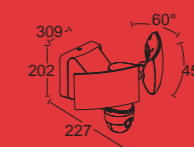

White

7632406053

CLASS I
IP44
LED 36W
3400 Lumen
Synthetics