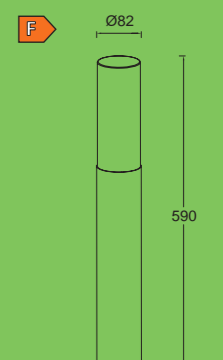

7200501118

CLASS I
IP44
LED 9.5W
500 Lumen
Die Cast Aluminium