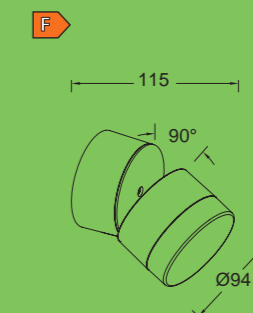

Dark Grey

5010901118

CLASS I
IP44
LED 8.6W
690 Lumen
Die Cast Aluminium