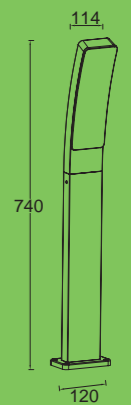

7288906118

CLASS I
IP54
LED 19W
1200 Lumen
Die Cast Aluminium