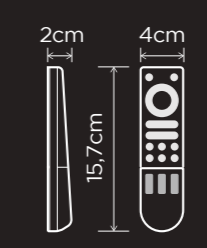

2 x
LR03 AAA
Not included