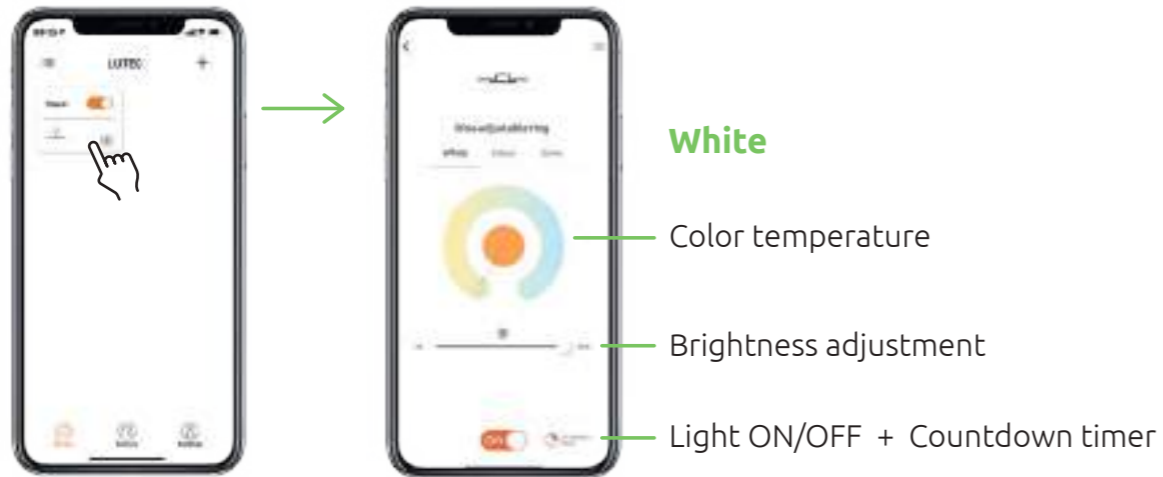

Lighting control - Main Interface

3 main settings / 3 different-screen : **White** - **Color** - **Scene**