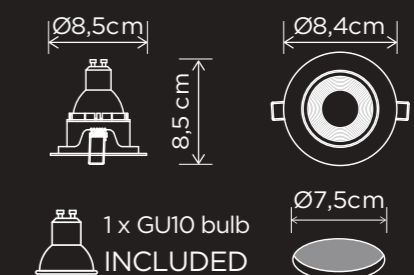

- 1 kit: 8304701446
- 3 kits: 8304702446
- 1 kit: 8304701012
- 3 kits: 8304702012

- WHITE
- WHITE
- BLACK
- BLACK

Class II
LED 4.7W
440 LUMEN
Aluminum
IP20