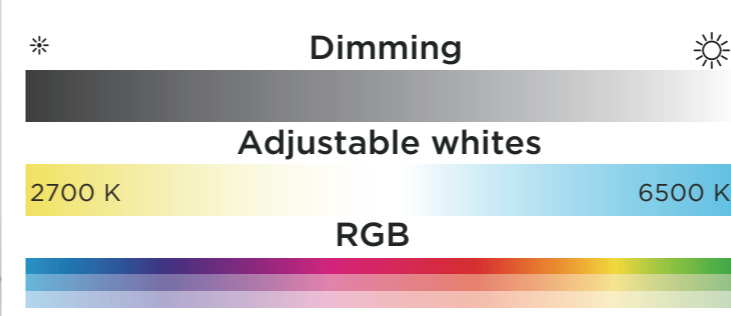

cepa

ceiling

Enjoy a subtle glow with the white Ceba ceiling lamp. Thin circle shines in different shades of white and 16 million colours to brighten up any spot. Activate even more smart light functions with the access box. Control your lights hands free and use your voice instead of a mobile device! *Works with Alexa and Google home.