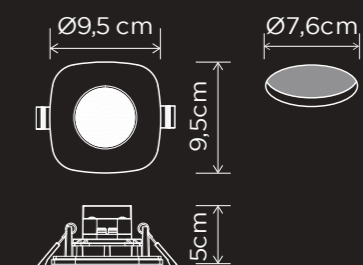

8304301446
8304301012

● WHITE
○ BLACK

Class II
LED 7.7W
490 LUMEN
Aluminum
IP65