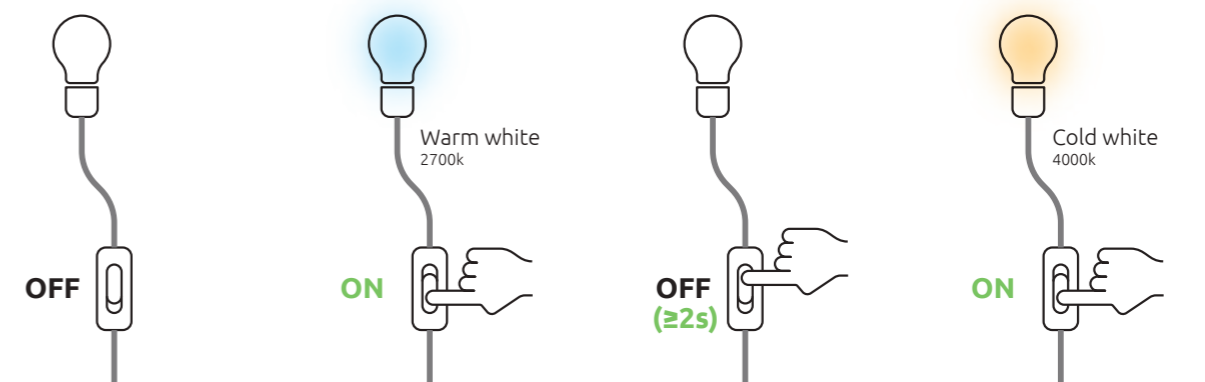

2 Battery Light

After pulsing for **10 seconds**, press the button, pairing mode (flickering) is cancelled. Back to pairing mode-press the button for 10s

Already smart with your switch : 2 in 1 *

Already pre-set in all the light you can switch from a warm white colour temperature to a cold white with 2 clicks with any kind of switch. This allows to change easily your light ambiance depending your mood or your activity.

Wire Switch Light

Regular Light

* Not supported by Solar and security category

Pairing

First step

1 Make sure your Bluetooth is activated on your phone  

2 Plug on or install the light

2 Click on your application