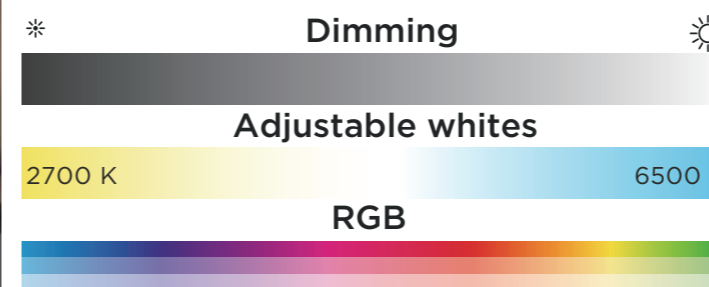

scop

recessed spot

The LED spotlight Scop for ceiling installation consists of a white / brushed nickel round aluminium frame and a rotating plastic floodlight head. The latter has a GU10 holder and is equipped with a LUTEC Connect lamp which delivers light in various white tones and more than 16 million colours. Wireless operation with the separately available smart switch or via the app. Add an access box to activate all smart light functions.