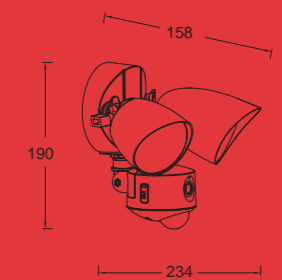

draco

wall

Double head projector with integrated connected LED module & multiple orientation possibilities. It gives you full flexibility to cover the desired area. Comes with light, audio, video and detection all controllable in one App.

Matt Black

7622220012

CLASS I
IP44
LED 19W
1200 Lumen
Die Cast Aluminium