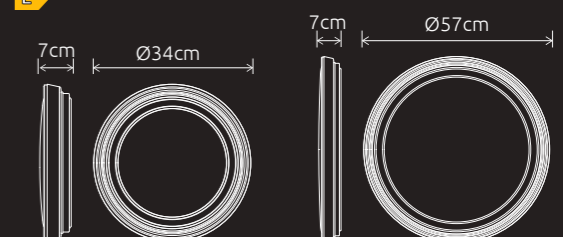

smart lighting technology

virtuo 340: 8402801446

● WHITE

Class I
LED 14.7W
1200 LUMEN
Plastic

virtuo 570: 8402802446

● WHITE

Class I
LED 51W
4000 LUMEN
Plastic

cepa