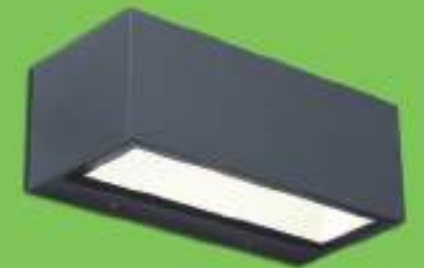

gemini

Wall Up & Down

Minimalistic die-cast wall light with a light output of 900 lumen, the light beam will cover the full surface in the two directions. This elegant 'brick' light in dark grey ensures a perfect light beam thanks to the connected LED module.