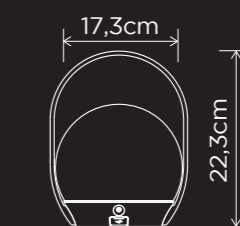

1	200lm(2700K)	3H
2	200lm(4500K)	3H
3	15lm(2700K)	48H
4		7H
5		OFF

smart lighting technology

6501702330

BLACK

CLASS III
LED 3.3W - 200 Lumen
3.7V 2200mAh Li-ion battery incl.
Synthetics
IP54

Activity lights