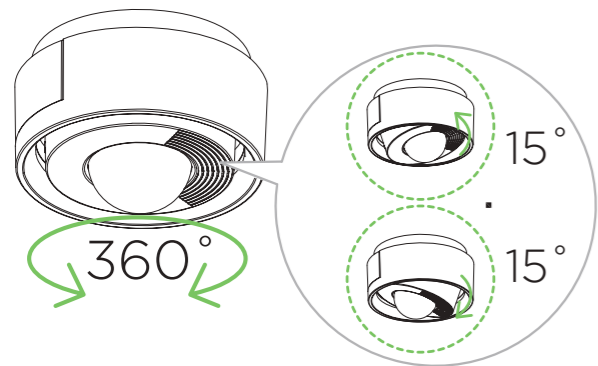

dawny

accessories

Automatically control your outdoor
lights with DAWNY outdoor & indoor
motion sensor. Place the wireless, battery -
powered detector anywhere and trigger your
lights at any movement .
Versatile mounting options: Ceiling, Wall and
Corner.

smart lighting technology

9760002330

○ **BLACK**

CLASS III
IP44
2 x 1.5 V 1300mAh NiMH AA battery
Sensor
Plastic