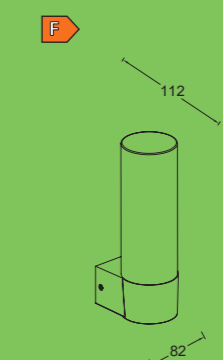

Dark Grey

5000501118

CLASS II
IP44
LED 9.5W
500 Lumen
Die Cast Aluminium