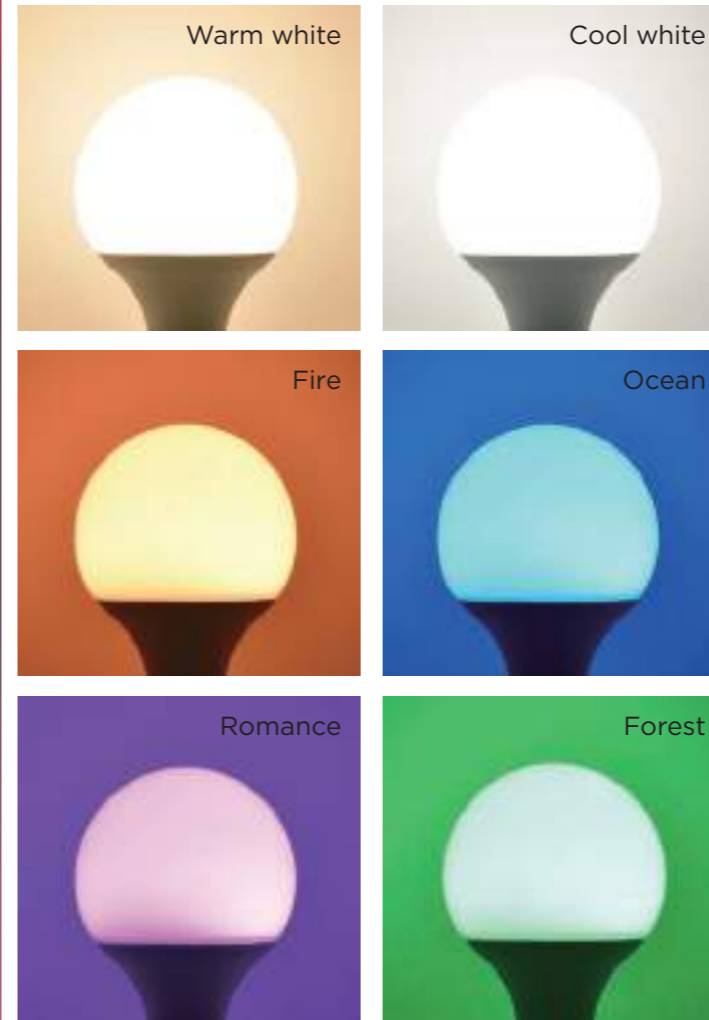

FILAMENT C E14
8712501312/ P133

FILAMENT A60 E27
8711001312/ P133

FILAMENT ST64 E27
8711101312/ P133

FILAMENT G95 E27
8711201312/ P133

FILAMENT G125 E27
8711301312/ P133

led bulb

light source

LED lamps from LUTEC provide brilliant light, have a long life and bring immediate energy savings. These ambiance lamps with 16 million colours and different shades of white offer everything you need to give your home a whole new look. Control the lights directly via the app, or connect with the acces box for access to all available smart lighting functions, such as personalising light scenes, setting timers and much more.