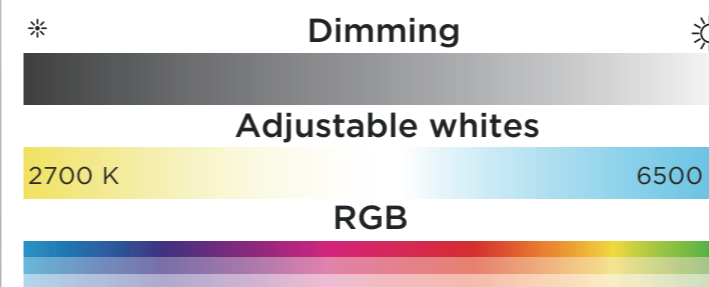

● WHITE

3 spots: 8600504012

○ BLACK

Class II
3xLED 6.8W - 1200 LUMEN
Aluminum + Plastic

stag

spot light

Use the black or white Stag surface-mounted spotlight for various white tones and more than 16 million colours in all areas of your home. Wireless control with the Bluetooth app. The Stag combines a resolutely modern design with maximum lifespan. The GU10 bulb allows you to adjust the intensity the brightness as well as the color temperature. Romantic, soothing, or simply functional, this luminaire can be placed in several copies on the sides of a large room, or even to create a more original path.