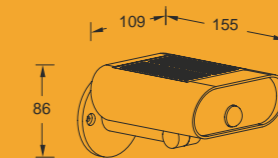

Matt Black

6938405330

CLASS III
IP44
LED 7W
2200mAh 3.7V Li-ion battery
500 Lumen
Synthetics

Battery
Item nr:9759804000