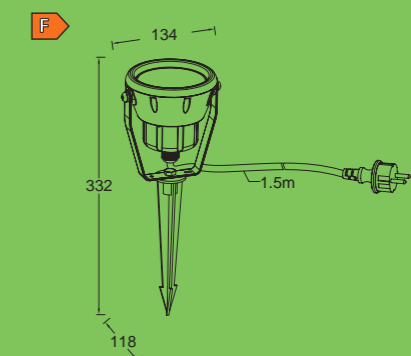

Dark Grey

6602903424

CLASS II
IP65
LED 8W
400 Lumen
Die Cast Aluminium