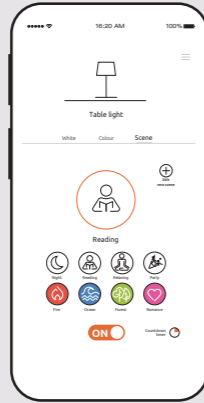

- Easy to set**
In 5 minutes, your account is created and you can use your first light
- All the main functions without Internet access***
Thanks to Bluetooth Mesh, it will work without limitation
- Fast & stable Bluetooth connection**
You can rely on this technology, it's simple so it's efficient at any time
- Up to 100 lights connected**
No limitation, plug in as many lights you need
No network saturation
- Indoor & outdoor control**
Bluetooth MESH allows connection of indoor and outdoor lights.
- Range up to 50 meters**
Stay in your sofa peacefully, and control all the lights
- Safe and trustful**
No Cloud, no risk, all your personal data will be safe
- Home family friendly solution**
The app could be shared to all family and a remote control is always near by
- Connected or not connected, it's your choice**
All LUTEC connect products work perfectly even if you don't install the app!

the LUTEC connect app

For a full smart lighting experience

CCT settings

RGB settings

Scenes

Group control

Easy to pair

Step by step pairing process

Light and accessories

Voice Control Compatible

With additional Access Box

one app does it all !

the smart remote control

With Double Integrated function

Simplicity is our promise, as nothing beats the convenience of remote control
Full functionality without Internet access
No Router & No Wifi required