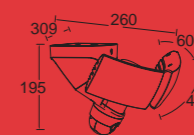

White

7632406053

CLASS I
IP44
LED 36W
3400 Lumen
Synthetics