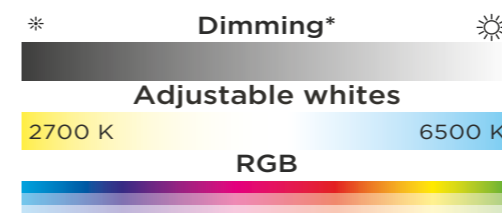

1.5W
monocrystalline

✱ **Instant full light**
* Dimmable via the app and voice control

Matt Black

6939501330

CLASS III
IP54
LED 5W
2200mAh 3.7V Li-ion battery
800 Lumen
Synthetics

Battery
Item nr:9759804000