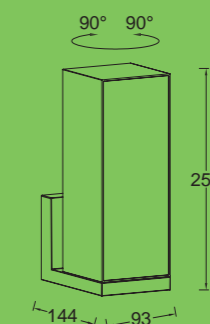

* **Dimming**

Adjustable whites

2700 K 6500 K

Night Reading Relaxing