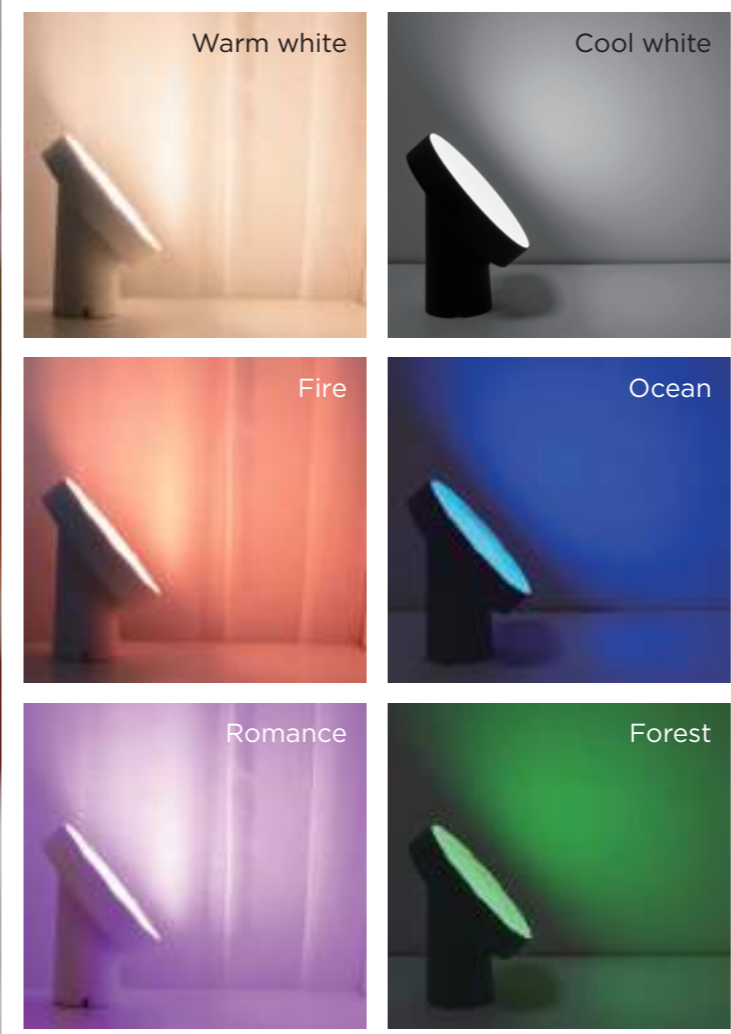

smart lighting technology

8501801361

● WHITE

CLASS II
LED 9W
600 Lumen
Plastic

moa

portable light

The Moa ambiance table lamp, which adds a unique style element to all areas of your home. Projection on the wall using the different temperature of white or via a large choice of colors will ambiance the space. Wireless operation is possible via remote control or smartphone. Add the access box to activate voice control function.

2700 K 6500 K

RGB

Activity lights

Night
 Reading
 Relaxing
 Party

Fire
 Ocean
 Forest
 Romance

globe

portable light

Create effortlessly the desired atmosphere in every room in the house with the distinctive, compact LUTEC Connect Globe. Plug it into a power outlet and use the Globe as a stand-alone lamp to bring colourful light.

smart lighting technology

8500401012

BLACK

CLASS II
LED 9.5W
650 Lumen
Plastic

globe

portable light

The satined glass ball forms the shade of the Globe table lamp and guarantees a very even and glare-free light radiation on all sides. RGB LEDs are built into the sphere, which can light up in 16 million tones as well as in white. The table lamp is perfect for your sideboard or cupboard and contributes to the atmosphere with its decorative appearance. Wireless operation with separately available remote control or via the Bluetooth app.