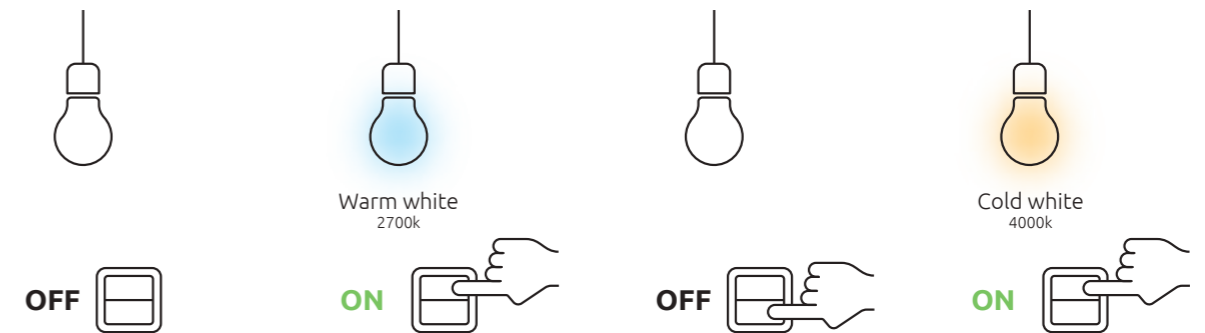

Wire Switch Light