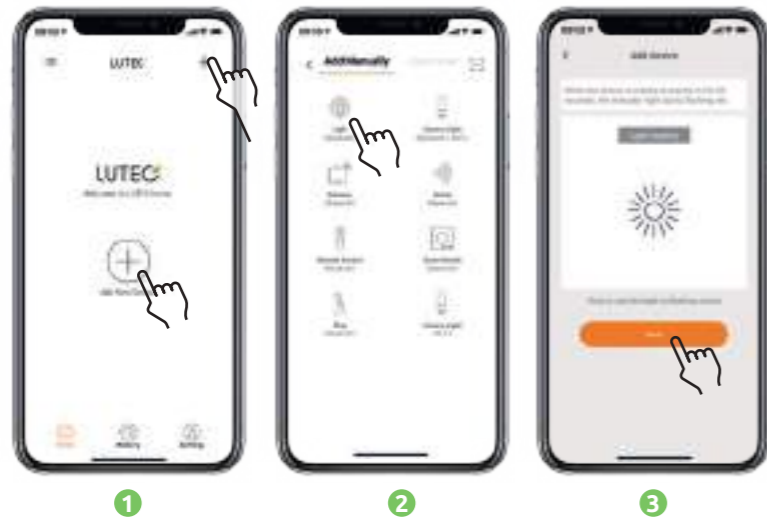

Pairing

First step

1 Make sure your Bluetooth is activated on your phone

2 Plug on or install the light

2 Click on your application

Your light is on - let's go

Lighting-Configuration

- 1 Press **Add New Device** or "+" to enter the configuration interface
- 2 Press **Lighting** (Bluetooth)
- 3 Make sure the light has already been flashing, press **Next**

Notice: Please allow access to Bluetooth on your phone