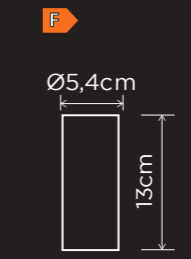

8304801446 WHITE
8304801012 BLACK

Class I
LED 4.7W
440 LUMEN
Aluminum
IP20