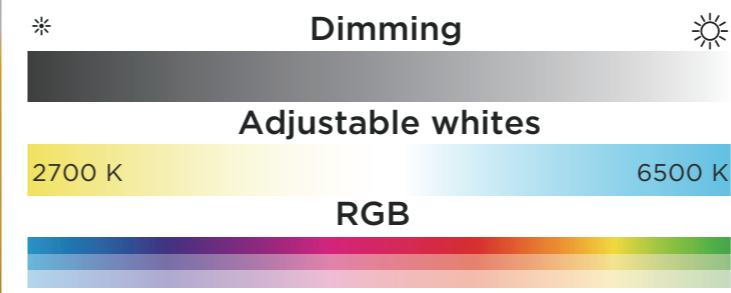

smart lighting technology

8501801361

● WHITE

CLASS II
LED 9W
600 Lumen
Plastic

moa

portable light

The Moa ambiance table lamp, which adds a unique style element to all areas of your home. Projection on the wall using the different temperature of white or via a large choice of colors will ambiance the space. Wireless operation is possible via remote control or smartphone. Add the access box to activate voice control function.