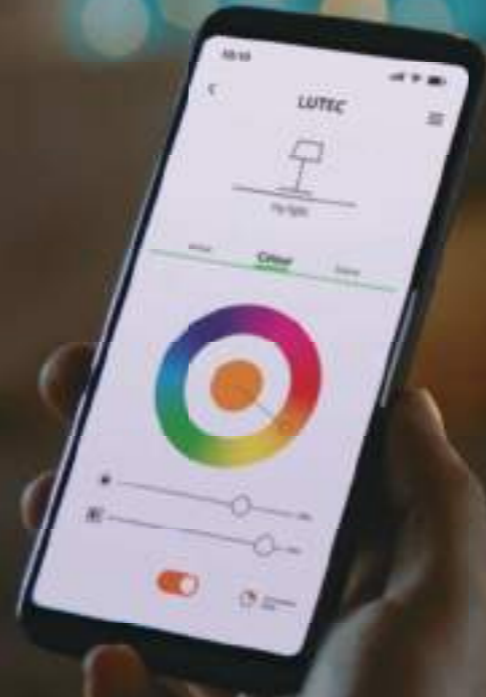

indoor light

make your
indoor life
smarter