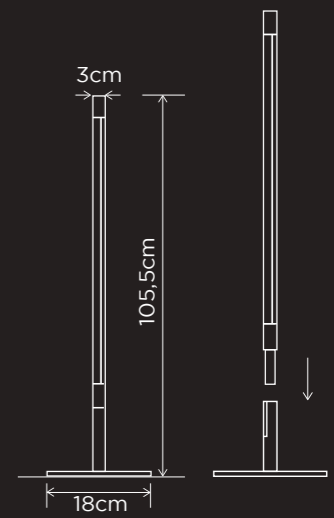

8200801446

WHITE

CLASS II
LED 10.5W
1000 Lumen
PC & Aluminium