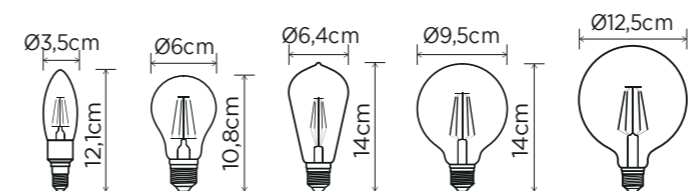

8712501312		AMBER
C E14 LED 4.2W - 470LUMEN - Glass		
8711001312		AMBER
A60 E27 LED 7.5W - 835 LUMEN - Glass		
8711101312		AMBER
ST64 E27 LED 7.5W - 835 LUMEN - Glass		
8711201312		AMBER
G95 E27 LED 7.5W - 835 LUMEN - Glass		
8711301312		AMBER
G125 E27 LED 7.5W - 835 LUMEN - Glass