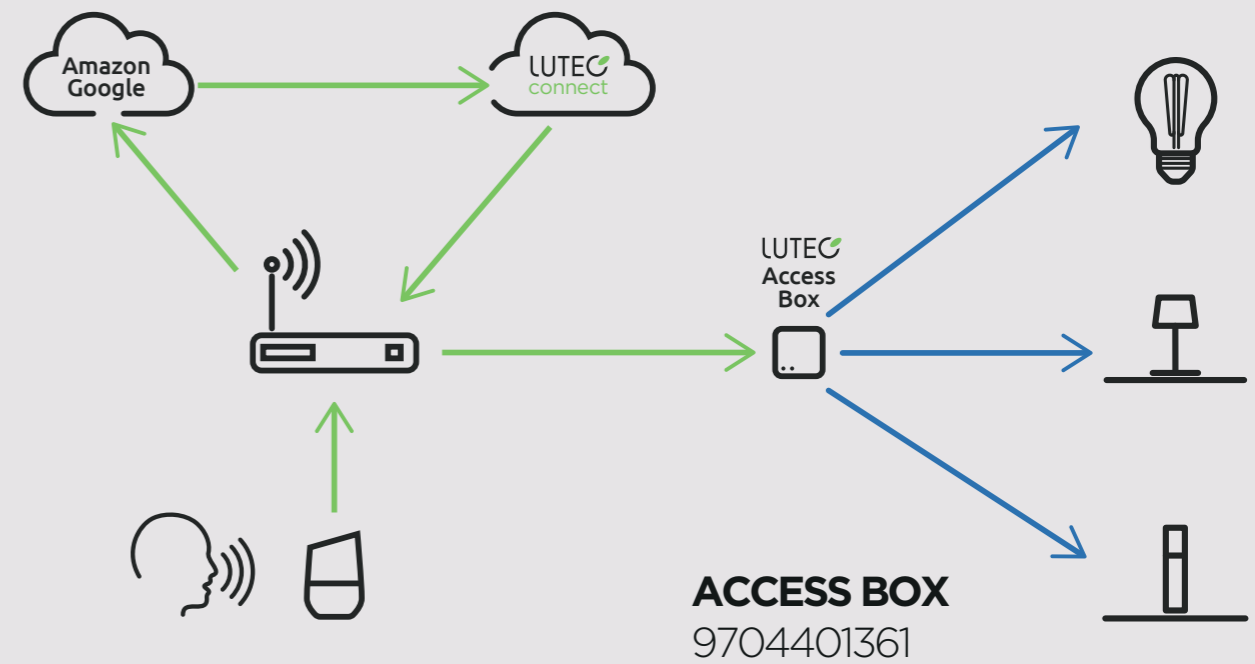

Bluetooth Group control

You can add as many smart lighting devices as you want to one of the 3 groups (A-B-C).
I/O push button switches on-off all the lights of the same group.

why Bluetooth Mesh ?

Full scalability towards all your indoor and outdoor living spaces

Bluetooth technology, the global standard for wireless connectivity, now supports mesh networking

- Easy & stable connection
- Long range indoor & outdoor
- Connect up to 100 devices

expand the experience

Add the WiFi LUTEC Connect Access Box to the Bluetooth mesh eco-system. Allows the connection of the Bluetooth mesh ecosystem with your Wifi router at home

The complete LUTEC Connect lighting portfolio is Voice Control Compatible

Hey Google, turn on the light!

Alexa, change the light in blue!

Via Cloud access you can control all the devices in your LUTEC Connect lighting network from anywhere out of home.

visit the dedicated website