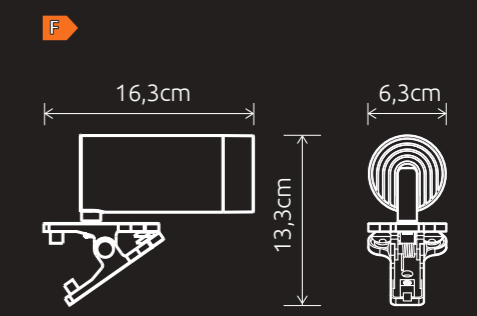

smart lighting technology

- 8505401446** WHITE
- 8505401012** BLACK

CLASS II
LED 4.7W
440 Lumen
Plastic

virtuo

ceiling

With the round LUTEC Connect white ambience Virtuo ceiling lamp, you can enjoy warm to cool white light. The light And you can create the perfect light for your daily activities. Wireless operation with separately available remote control or via the Bluetooth app.