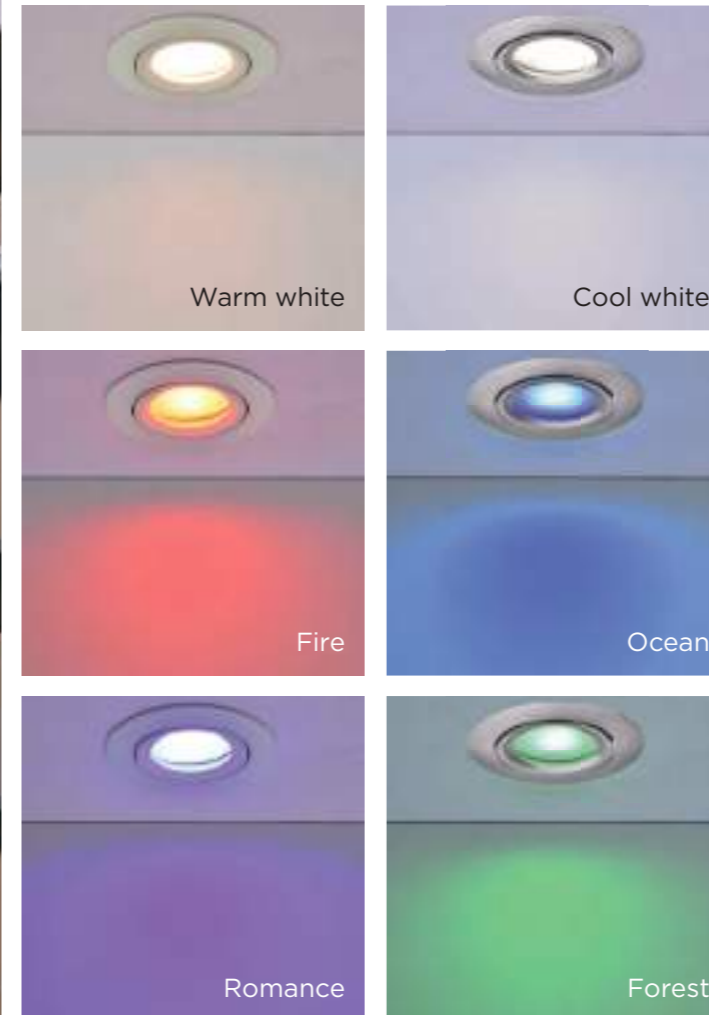

smart lighting technology

8403901446

WHITE

Class I
LED 36.5W
2000 LUMEN
Metal + PMMA
E

8403901012

BLACK

Class I
LED 36.5W
2000 LUMEN
Metal + PMMA
E

scop

recessed spot

The LED spotlight Scop for ceiling installation consists of a white / brushed nickel round aluminium frame and a rotating plastic floodlight head. The latter has a GU10 holder and is equipped with a LUTEC Connect lamp which delivers light in various white tones and more than 16 million colours. Wireless operation with the separately available smart switch or via the app. Add an access box to activate all smart light functions.