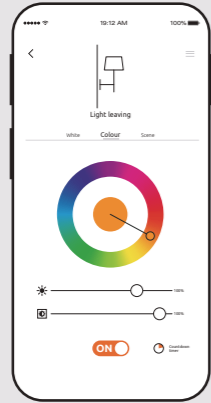

CCT adjustable whites

Dimming

4 shades of lights

Activity lights

Night Reading Relaxing

the No Worry Technology

We offer an accessible, simple and reliable solution. No need to be a "geek" to install or use LUTEC connect.

- Easy to set**
In 5 minutes, your account is created and you can use your first light
- All the main functions without Internet access***
Thanks to Bluetooth Mesh, it will work without limitation
- Fast & stable Bluetooth connection**
You can rely on this technology, it's simple so it's efficient at any time
- Up to 100 lights connected**
No limitation, plug in as many lights you need
No network saturation
- Indoor & outdoor control**
Bluetooth MESH allows connection of indoor and outdoor lights.
- Range up to 50 meters**
Stay in your sofa peacefully, and control all the lights
- Safe and trustful**
No Cloud, no risk, all your personal data will be safe
- Home family friendly solution**
The app could be shared to all family and a remote control is always near by
- Connected or not connected, it's your choice**
All LUTEC connect products work perfectly even if you don't install the app!

the LUTEC connect app

For a full smart lighting experience

CCT settings

RGB settings

Scenes

Group control

Easy to pair

Step by step pairing process