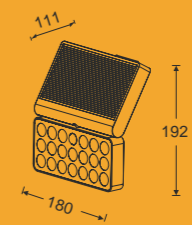

2W
monocrystalline

Matt Black

6935501330

CLASS III
 IP44
 LED 8.5W
 2*2200mAh 3.7V Li-ion battery
 1000 Lumen
 Synthetics

 Battery
 Item nr:9759804000

* **Dimming*** 

Instant full light
* Dimmable via the app and voice control