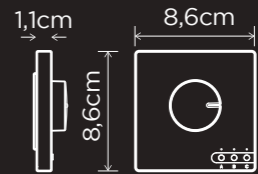

9706201361 ● WHITE

Smart switch
Plastic