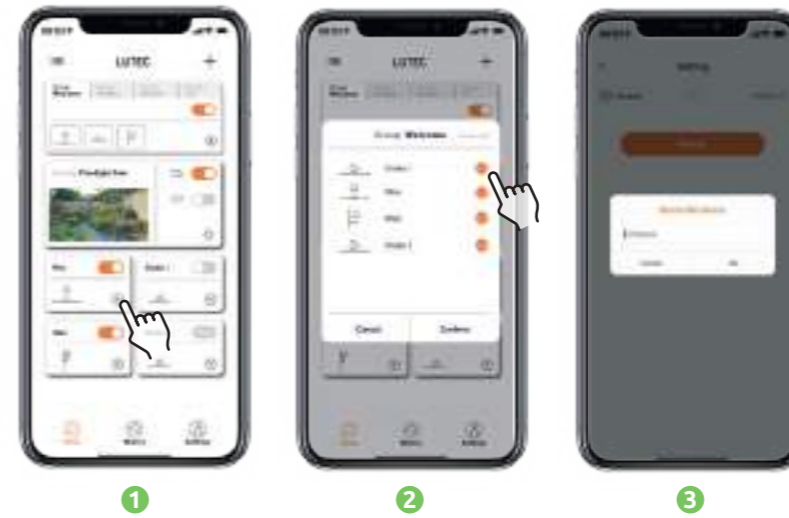

How to group the devices?

Press + button to add different devices into one group

1. 1 Press on "+" from any product or existing group
2. 2 Select the device(s) you want to add
3. 3 Enter the group name, press **Ok**