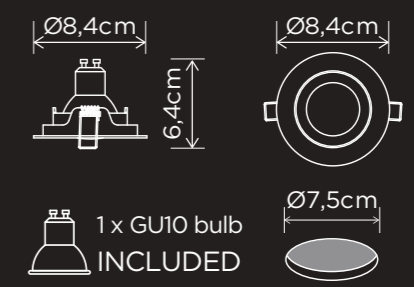

- 1 kit: 8304601446
- 3 kits: 8304602446
- 1 kit: 8304601448
- 3 kits: 8304602448

- WHITE
- WHITE
- BRUSHED NICKEL
- BRUSHED NICKEL

Class II
LED 4.7W
440 LUMEN
Aluminum
IP20