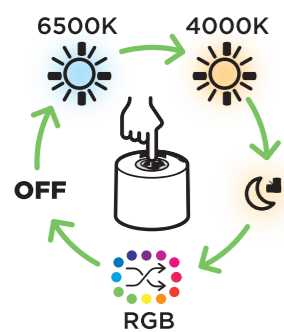

portable

wall

spike

bollard

touch control

app control

charging

* **Dimming**