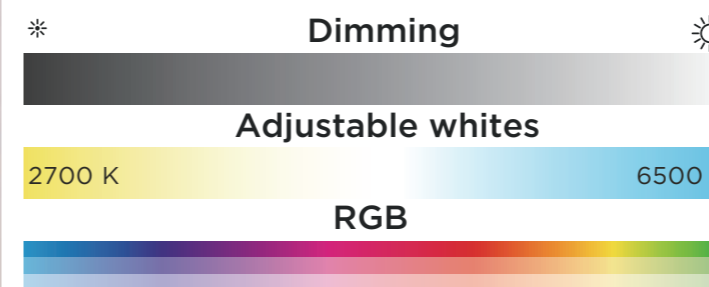

Class II
LED 4.7W
440 LUMEN
Aluminum
IP20

altum

recessed spot

The Altum recessed spotlight from LUTEC is made of high-quality material and a nice conical design for any interior style. The white and colour ambience LED delivers light in various white tones and more than 16 million colours. Simply switch the lamp on and off, dim and change colours with your smartphone or remote control. When you connect to the access box you get access to the voice control function.