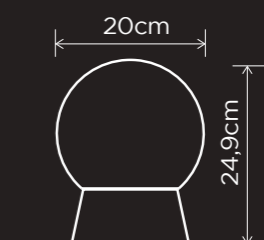

globe

portable light

The satined glass ball forms the shade of the Globe table lamp and guarantees a very even and glare-free light radiation on all sides. RGB LEDs are built into the sphere, which can light up in 16 million tones as well as in white. The table lamp is perfect for your sideboard or cupboard and contributes to the atmosphere with its decorative appearance. Wireless operation with separately available remote control or via the Bluetooth app.

* Dimming

Adjustable whites

2700 K 6500 K

RGB

Activity lights

smart lighting technology

8500403012

● WHITE

CLASS II
LED 11.5W
900 Lumen
Mat glass & PC