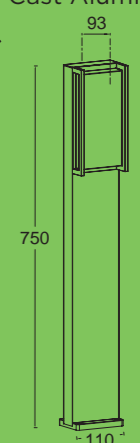

7193003118

CLASS I
IP54
LED 16W
1000Lumen
Die Cast Aluminium