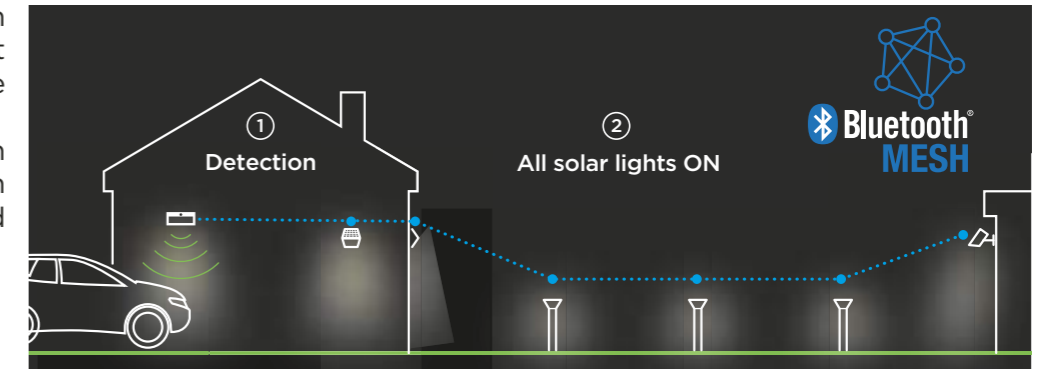

Create Groups For more convenience

Control all your lights at once! Easy and fast set up, you can add or delete any light from the group.

Manage the battery life

Check the battery level at any time. At low battery levels, switch easily from ON to PIR or OFF mode.

 800 Lumen	→	90 Minutes
 CHARGE 100%		
80 Lumen	→	8 Hours

Control and adjust your SOLAR lights

With the LUTEC connect App you can switch your lights On/Off, dim or change the color temperature easily.

The led color feature available in either the bollard or spike, allows you to create your own personalised garden atmosphere, designing your outdoor space in style with colors or dedicated scenes.

Create Groups For more convenience

From first detection at your driveway or path create a group which allows all lights to illuminate

Create a group with the Solar connect light through the App. Thanks to Bluetooth MESH the lights can be easily linked and work simultaneously.

High tech Low energy

Within the application you can select OFF-AUTO-ON mode. Selecting AUTO mode activates the movement sensor, which enables the light to come on only when someone is passing and increases battery life from a single charge.