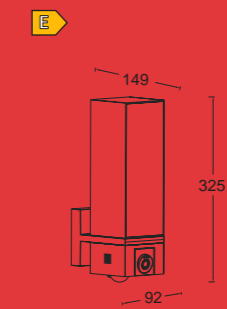

Dark Grey **5193812118**

CLASS I
IP44
LED 17.3W
1000 Lumen
Die Cast Aluminium