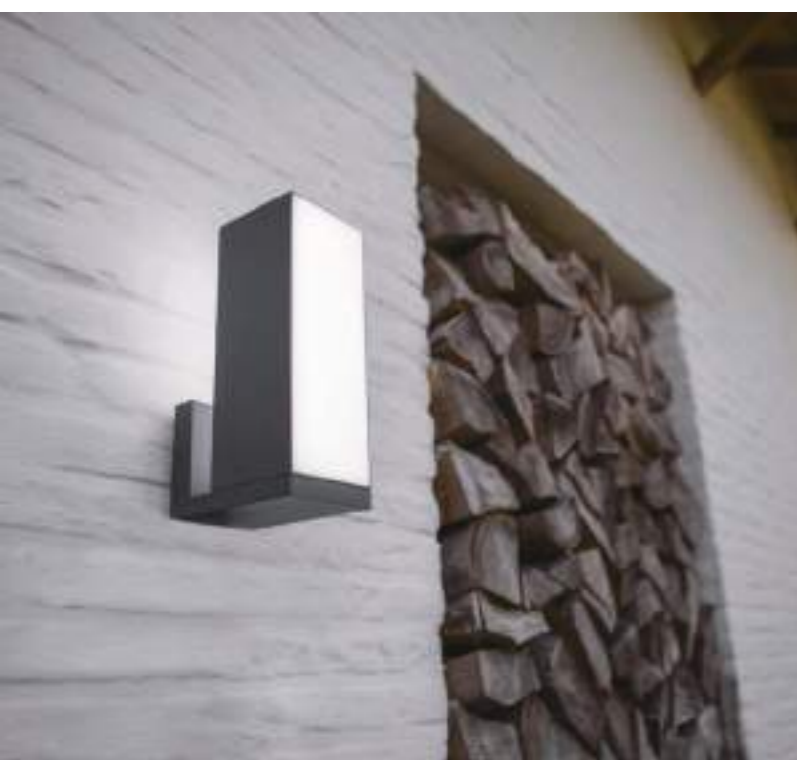

* **Dimming**

Adjustable whites

2700 K 6500 K

Night Reading Relaxing