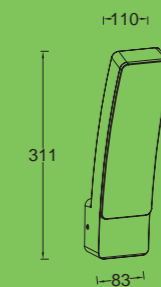

5288909118

CLASS I
IP54
LED 19W
1200 Lumen
Die Cast Aluminium