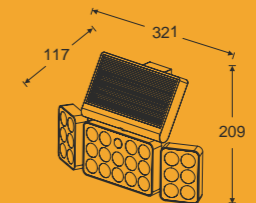

2W
monocrystalline

Matt Black

6935502330

CLASS III
IP44
LED 13W
2*2200mAh 3.7V Li-ion battery
1500 Lumen
Synthetics

 Battery
Item nr:9759804000

Fran

integrated panel

FRAN is a cordless, solar wall light in a modern and minimalist design. It is charged by sunlight during the day, and turns on automatically when detecting motion. The light is perfect for illuminating your main entrance, driveway or other areas with a lot of traffic. Easy installation with no cables needed. Thanks to the connected module you can light your outdoor space completely to your personal taste via the free app.