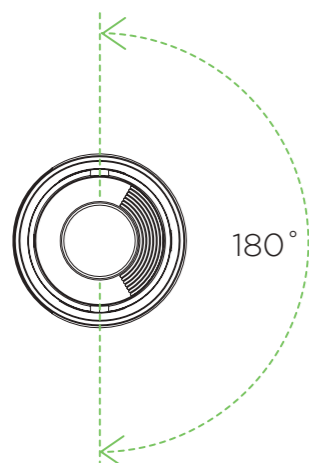

Easy & fast pairing with LUTEC
connect app

Install the LUTEC access box,
essential to make this motion
sensor linkable to any other
LUTEC **connect** light.

Adjust in the LUTEC
connect app,
Time, Twilight and Distance
settings

Create a group and combine
your LUTEC **connect** luminaires
with DAWNY.

dawny

accessories

Automatically control your outdoor
lights with DAWNY outdoor & indoor
motion sensor. Place the wireless, battery -
powered detector anywhere and trigger your
lights at any movement .
Versatile mounting options: Ceiling, Wall and
Corner.

smart lighting technology

9760002330

○ **BLACK**

CLASS III
IP44
2 x 1.5 V 1300mAh NiMH AA battery
Sensor
Plastic