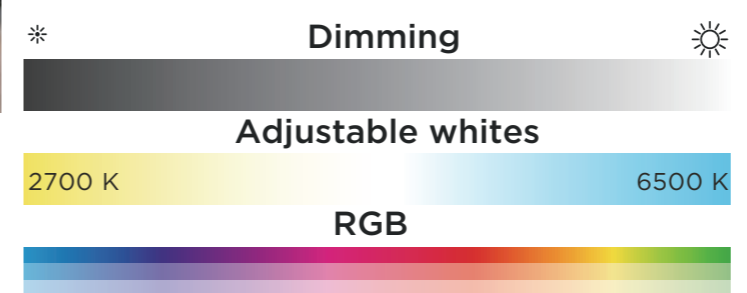

* Dimming

Adjustable whites

3000 K 6500 K

RGB

Activity lights

8101006331

WHITE

CLASS II
LED 12W
810 Lumen
Plastic