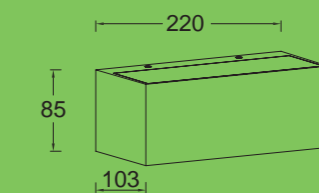

Dark Grey

5189120118

CLASS I
IP54
LED 17W
900 Lumen
Die Cast Aluminium