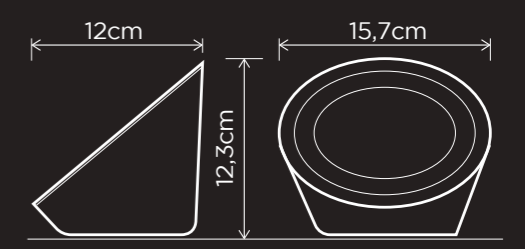

Activity lights

Night	Reading	Relaxing	Party
Fire	Ocean	Forest	Romance

piala

portable light

The Piaja lamp offers a unique style that complements any home. Place the projector wherever you want in your home: wash the walls of your living room in colourful light or place the lamp on your bedside table as a subtle night light.

smart lighting technology

8501801361

● WHITE

CLASS II
LED 9W
600 Lumen
Plastic