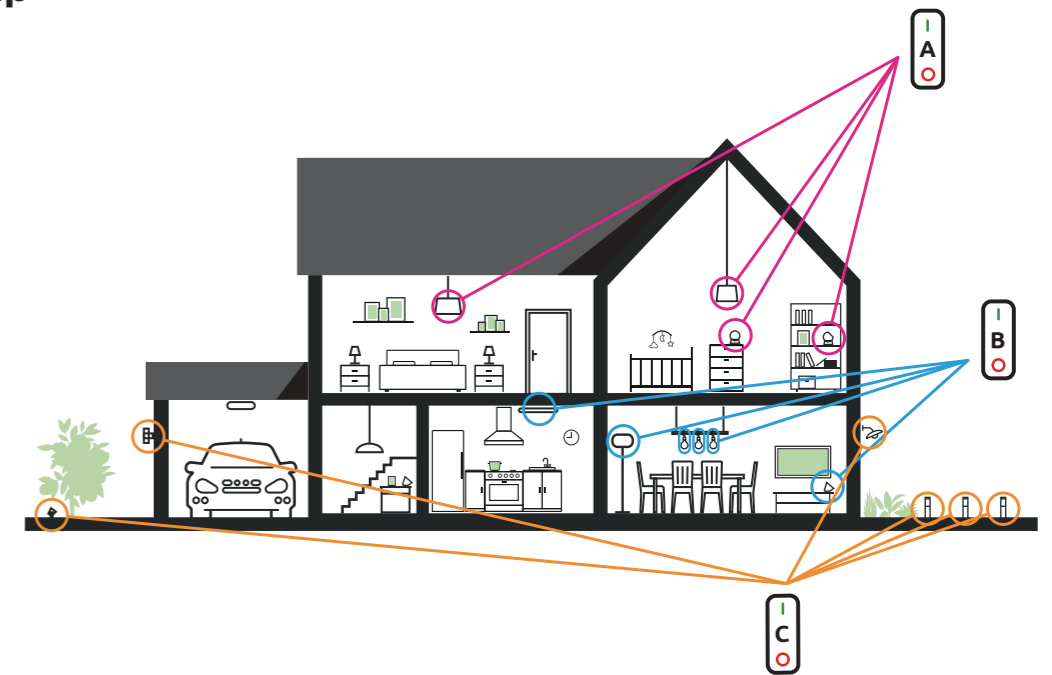

Light and accessories

Voice Control Compatible

With additional Access Box

one app does it all !

the smart remote control

With Double Integrated function

Simplicity is our promise, as nothing beats the convenience of remote control
Full functionality without Internet access
No Router & No Wifi required

Point & Play
in the room

Infra Red individual control

ON/OFF
Tunable White
Dimming
Colours
Scenes

Night Light
Work light
Party
Fire
Forest
Ocean
Romantic

REMOTE
9702315361

Control every light
Inside or outside the house

Bluetooth Group control

You can add as many smart lighting devices as you want to one of the 3 groups (A-B-C).
I/O push button switches on-off all the lights of the same group.

why Bluetooth Mesh ?

Full scalability towards all your indoor and outdoor living spaces