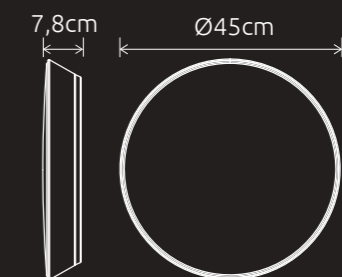

CLASS I
LED 33W
2200 Lumen
Aluminum

WARM WHITE
2700K

OR

COOL WHITE
6500K

Activity lights

tetra

ceiling

With the black square LUTEC Connect Tetra ceiling lamp, you can enjoy warm to cool white light. Wireless operation with the separately available smart switch or via the app. Add an access box to activate all smart light functions.