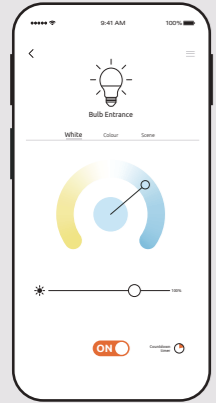

CCT adjustable whites

Dimming

4 shades of lights

Activity lights

Night Reading Relaxing

the No Worry Technology

We offer an accessible, simple and reliable solution. No need to be a "geek" to install or use LUTEC connect.

- Easy to set**
In 5 minutes, your account is created and you can use your first light
- All the main functions without Internet access***
Thanks to Bluetooth Mesh, it will work without limitation
- Fast & stable Bluetooth connection**
You can rely on this technology, it's simple so it's efficient at any time
- Up to 100 lights connected**
No limitation, plug in as many lights you need
No network saturation
- Indoor & outdoor control**
Bluetooth MESH allows connection of indoor and outdoor lights.
- Range up to 50 meters**
Stay in your sofa peacefully, and control all the lights
- Safe and trustful**
No Cloud, no risk, all your personal data will be safe
- Home family friendly solution**
The app could be shared to all family and a remote control is always near by
- Connected or not connected, it's your choice**
All LUTEC connect products work perfectly even if you don't install the app!

the LUTEC connect app

For a full smart lighting experience

CCT settings

RGB settings

Scenes

Group control

Easy to pair

Step by step pairing process