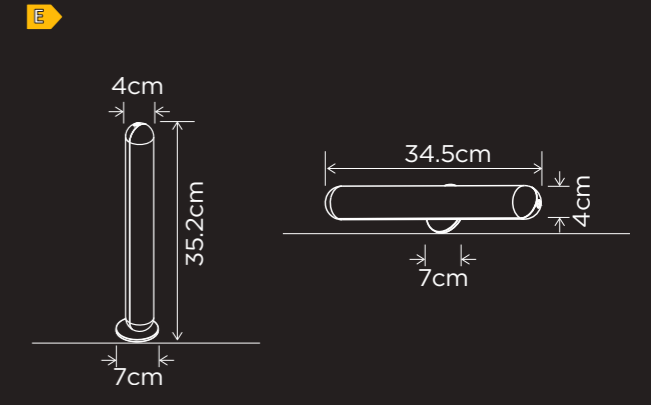

smart lighting technology

8505601012

BLACK

CLASS II
LED 10.7W
650 Lumen
PC & Aluminium
Fix it vertically or horizontally

* **Dimming**

Adjustable whites

Activity lights

wandie