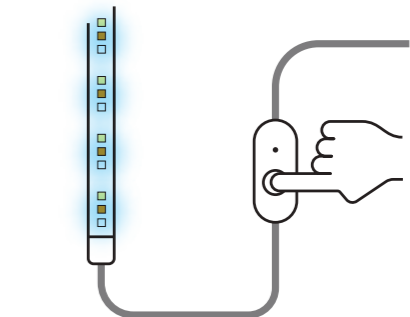

Strip Light

- 1 - Power ON your light
- 2 - Press ON/OFF button for 10s
- 3 - Your light should be flashing in cool white